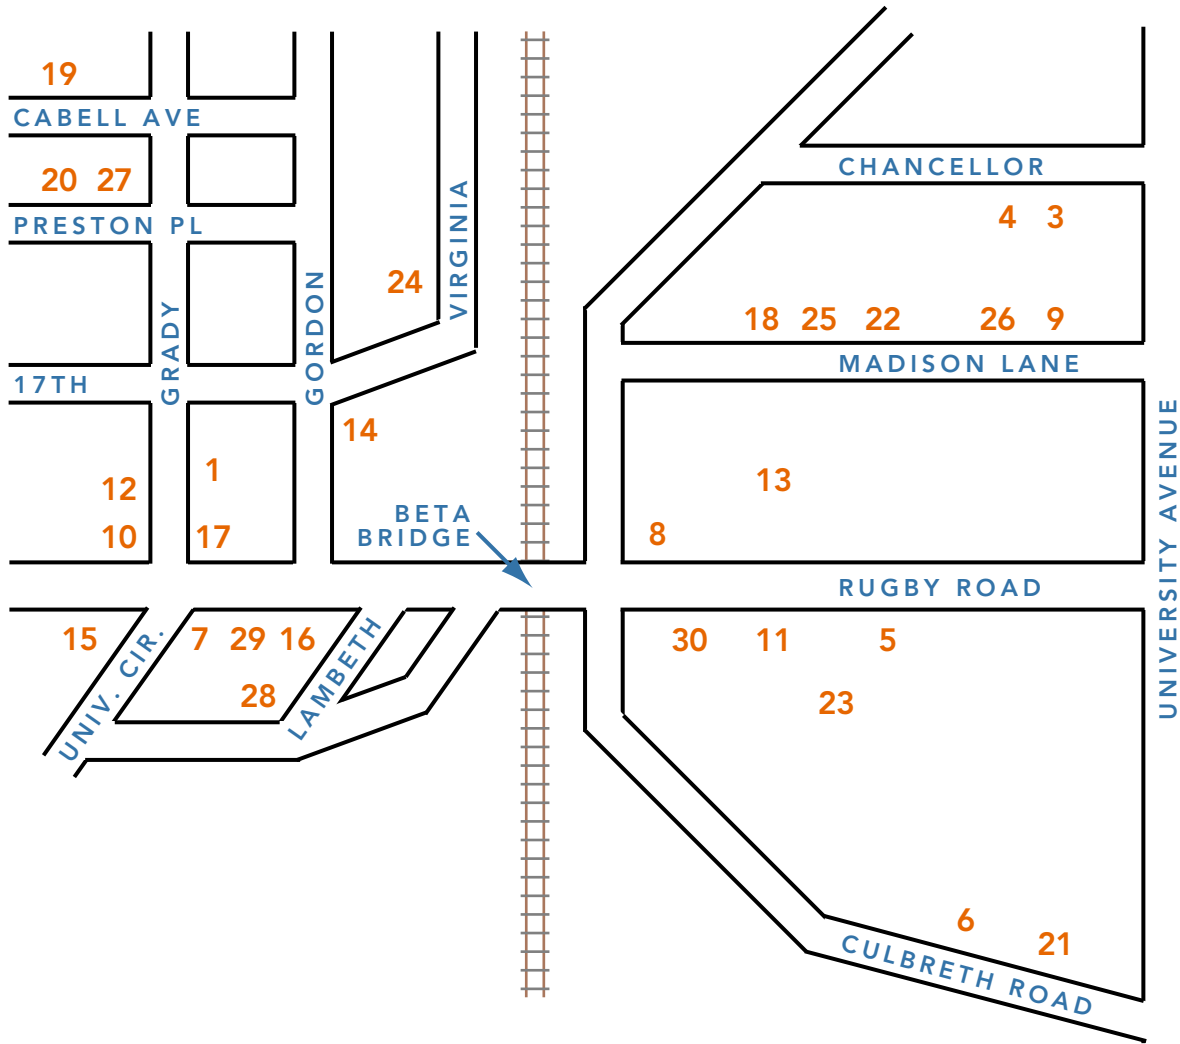

IFC Fraternity Locations

2 Alpha Phi Alpha is located at 2312 Fontaine Ave.

19 Sigma Alpha Mu is located at 619 Cabell Ave.

- | | | | |
|------------------------------|---------------------------|-------------------------------|----------------------------|
| 1 Alpha Epsilon Pi | 9 Fiji | 17 Pi Kappa Phi | 25 St. Anthony Hall |
| 2 Alpha Phi Alpha | 10 Kappa Alpha | 18 Sigma Alpha Epsilon | 26 St. Elmo Hall |
| 3 Alpha Tau Omega | 11 Kappa Sigma | 19 Sigma Alpha Mu | 27 Theta Chi |
| 4 Beta Theta Pi | 12 Phi Delta Theta | 20 Sigma Chi | 28 Theta Delta Chi |
| 5 Chi Phi | 13 Phi Kappa Psi | 21 Sigma Nu | 29 Zeta Beta Tau |
| 6 Delta Kappa Epsilon | 14 Phi Sigma Kappa | 22 Sigma Phi Epsilon | 30 Zeta Psi |
| 7 Delta Sigma Phi | 15 Phi Society | 23 Sigma Phi | |
| 8 Delta Upsilon | 16 Pi Kappa Alpha | 24 Sigma Pi | |